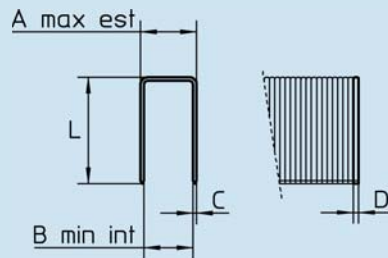

FA 35-18/22 CARTON CLOSING

- Fast and powerful tool for closing cartons
- Clinch and height of stapling adjustment
- The tool is simple and rugged designed for consistent performance in high usage

STAPLE TYPE

BECK Blue, Atrio 35, BeA Packfix A, Haubold SHD (=Blue),
Kühlberg 560 (=Blue), Prebena B (=Blue), Senco XB

TOOL TYPE

FA 35-18/22

TOOL CHARACTERISTICS

Height	Width	Length	Weight
220 mm	120 mm	340 mm	2.09 kg
8.66 inch	4.72 inch	13.40 inch	4.60 lbs

Pressure 5 - 7 bar | 70 / 100 psi

Air consumption per shot 0.51 l
Performances at 90 psi / 6.2 bar (0.62 MPa)

Lubricant Aerospace Lubricants Tribolube 12

FASTENER DATA

A) Outside Crown	35.00 mm	1.375 inch
B) Inside Crown	32.90 mm	1.295 inch
CxD) Wire	0.90 x 2.30 mm	0.035 x 0.090 inch
L) Length	18 - 22 mm	3/4 - 7/8 inch
Magazine Capacity	100 staples	
Staple Type	BECK Blue, Atro 35, BeA Packfix A, Haubold SHD (=Blue), Kihlberg 560 (=Blue), Prebena B (=Blue), Senco XB	